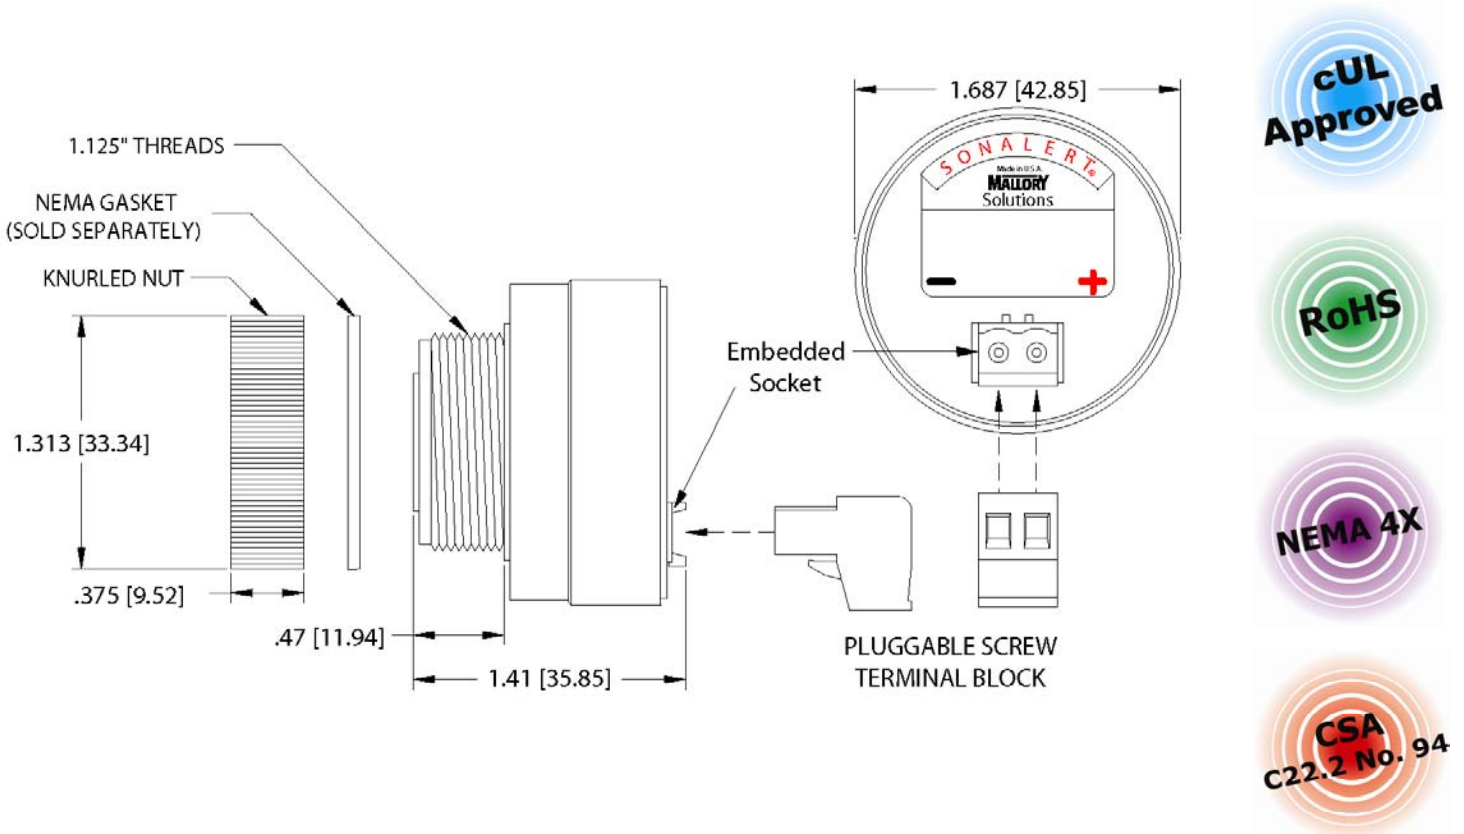

### KEY FEATURES:

- Five New Distinctive Pulsing Sounds:
  - Double Beep
  - Quick Beep
  - Short Beep
  - Clicking Sound
  - Pulse Rates That Speed Up
- More Noticeable Than Traditional Beeping Alarm Sounds
- Custom Beeping Patterns Upon Request
- cUL Approved; RoHS Compliant
- NEMA 3R/4X/12, CSA C22.2 No. 94, and IP-66 (Order with P/N ACC03)
- New Termination System:
  - Finger Proof Safe Handling
  - Prevents Shock & Shorting
  - Saves Assembly Time & Labor
- Also Available with Screw Terminals and Flat Blade Terminals